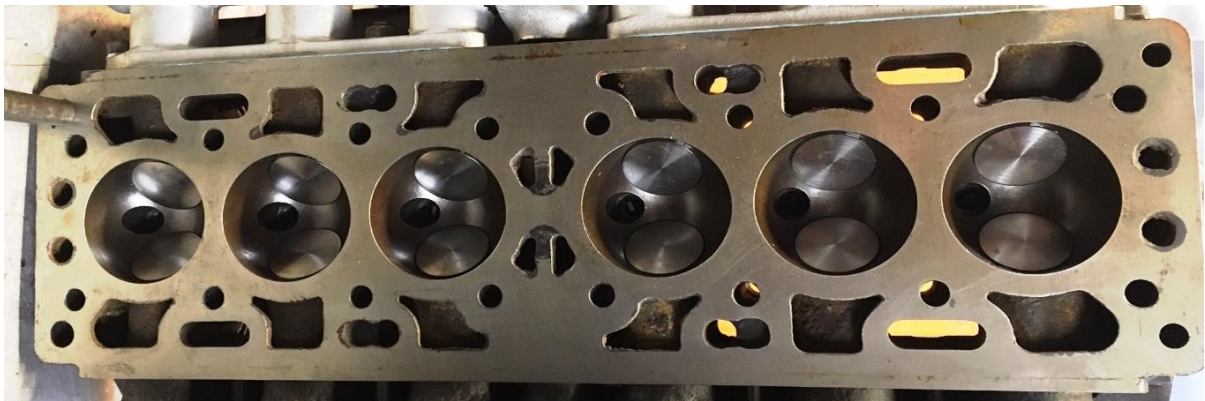

Riley 15/6 Composite

Original head gasket

RRSL replacement gasket